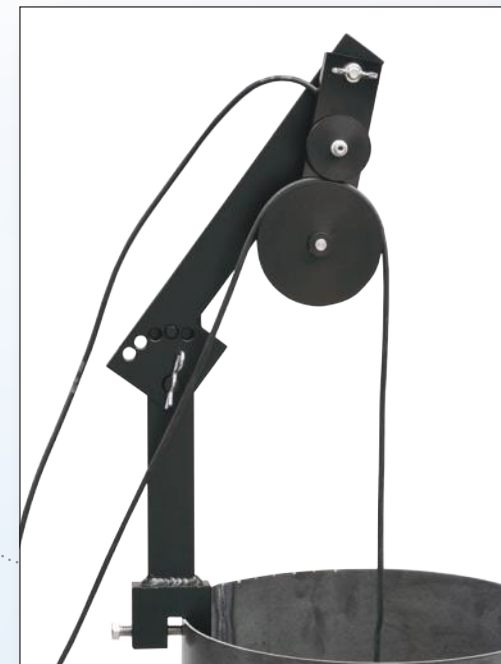

# Accessories

**CENTRALIZER**  
Model #centralizer

- Connects to cable and camera
- Centers camera in well

**DRIVE PLATE KIT**  
Model #DPK

- Bolts to side of manual spool (300-500')
- For 300 & 500 models only
- Allows for connection of cordless drill

**CASING CLAMP STAND**  
Model #: WV-CASINGCLAMP

This clamp allows for use of the camera on any type of terrain. Just mount the stand to the casing and lower the camera down. Standard accessory with all units except the 300LC.