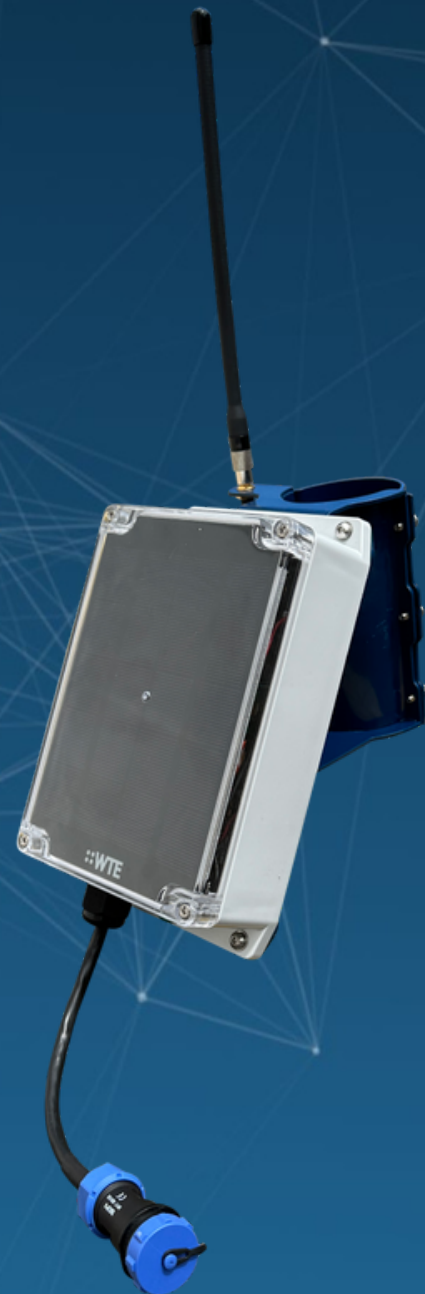

## Stygo 3 Groundwater Satellite Solar IoT Sensor Hub

Stygo 3 is a Groundwater Satellite Solar Powered IoT sensor hub with multiple integrated sensor options for groundwater level, electrical conductivity and temperature monitoring. Various mounting options includes bracket/pole and direct install to groundwater monuments/standpipe covers.

# Overview

Ultra-low power with light weight solar power. Connectivity is provided via SWARM's Satellite Network. With a selection of integrated sensors, you can monitor groundwater level, electrical conductivity and temperature. Includes bespoke lightweight aluminum brackets.