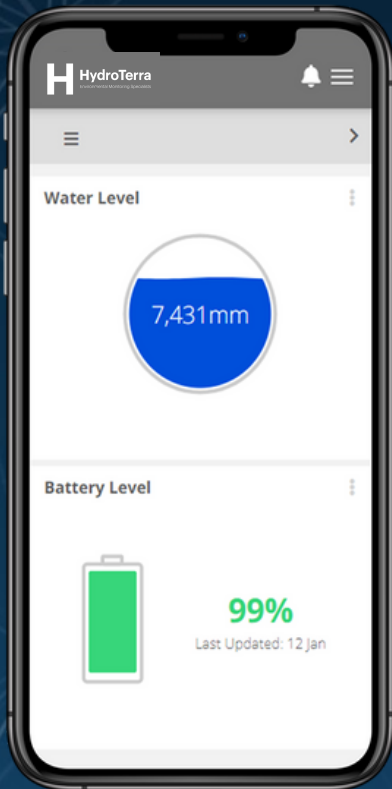

## Integrated Level & EC Sensors Examples

## FEATURES

Monitor environmental sensors and device locations and parameters

Configure sample rates, device outputs and variable alerts

Control device outputs such as pumps, valves and gates

Receive SMS or email alerts based on variable thresholds

Download device data as csv files and images