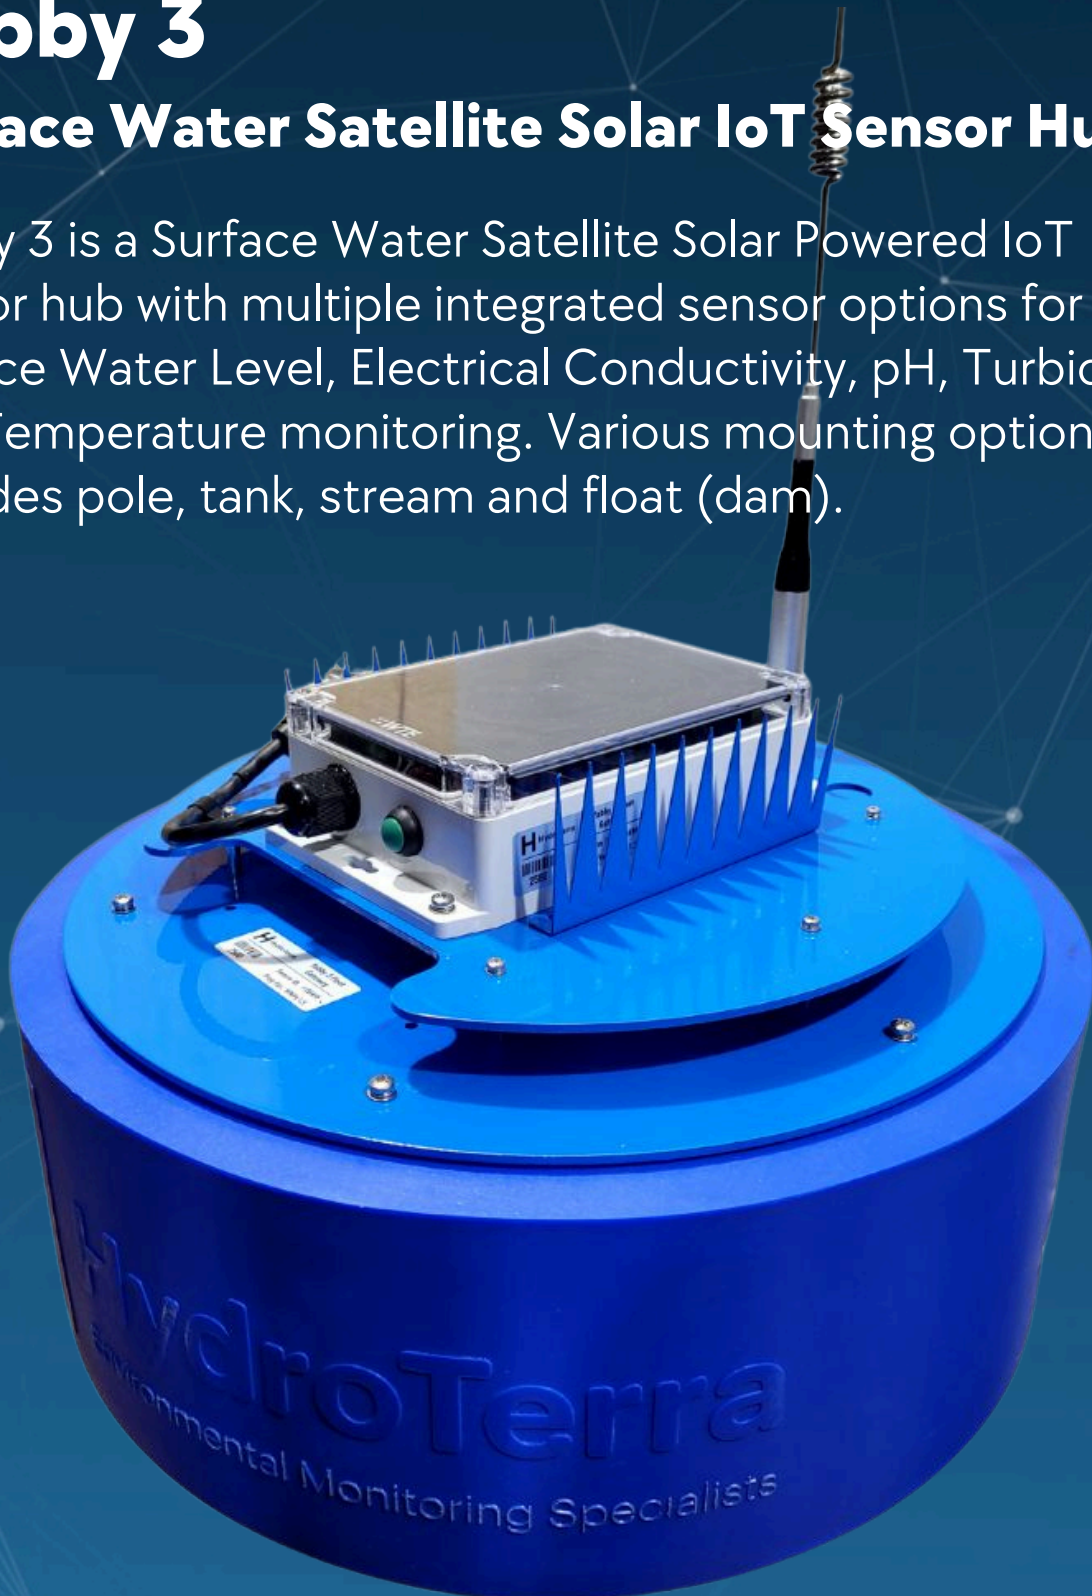

HydroTerra

Environmental Monitoring Specialists

Yabby 3

Surface Water Satellite Solar IoT Sensor Hub

Yabby 3 is a Surface Water Satellite Solar Powered IoT sensor hub with multiple integrated sensor options for Surface Water Level, Electrical Conductivity, pH, Turbidity and Temperature monitoring. Various mounting options includes pole, tank, stream and float (dam).

Overview

Ultra-low power with light weight solar power. Connectivity is provided via SWARM's Satellite Network. With a selection of integrated sensors, you can monitor surface water level, electrical conductivity and temperature. Includes bespoke lightweight aluminum brackets.

Multiple integrated sensors available

The internal module receiver operates with extremely low current while the satellite transceiver can remain completely off for the majority of the time. The satellite transceiver only needs to be briefly powered for message transmissions.

by HydroTerra

Yabby 3

Integrated Sensors Examples

HydroTerra Platform

FEATURES

Monitor environmental sensors and device locations and parameters

Configure sample rates, device outputs and variable alerts

Control device outputs such as pumps, valves and gates