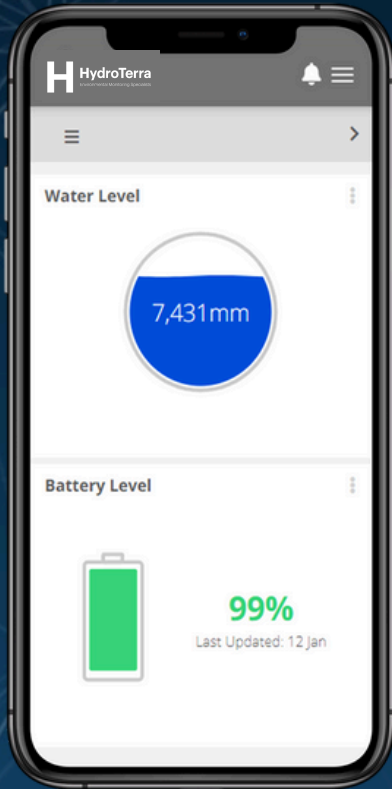

HydroTerra Platform

FEATURES

Monitor environmental sensors and device locations and parameters

Configure sample rates, device outputs and variable alerts

Control device outputs such as pumps, valves and gates

Receive SMS or email alerts based on variable thresholds

Download device data as csv files and images

OVERVIEW

Sensors are remotely monitored with our custom cloud based platform. Interrogate volume and level trends, change sampling intervals and set SMS and email alerts. Our platform is flexible and modular meaning we can set it up the way you like from our library of maps, charts, gauges and controls.

OTHER SERVICES

- Integrate other sensors to our platform
- White label the platform with your company branding
- Send your sensor data to third party platforms