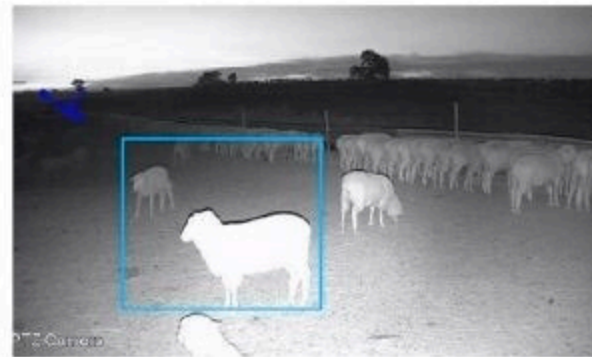

HydroTerra

Environmental Monitoring Specialists

Camera Solutions

FUNCTIONS

Animal & Vehicle Detection
Monitor anytime and anywhere

Animal Detection

Night Vision
Capture details in low-light environment

Night Vision

Point to Point Wireless

Cellular Network

WiFi

Satellite

SPECS

Image Quality:
• 8MP

Power:

- 240V AC from Mains
- 24V DC Solar Off Grid Bundle
- 12V DC Solar Off Grid Bundle