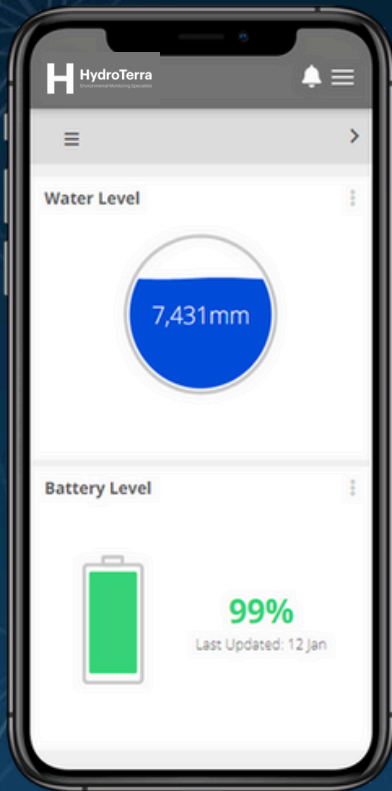

DataStream™

by HydroTerra

Stygo 3

Integrated Sensors Examples

HydroTerra Platform

FEATURES

Monitor environmental sensors and device locations and parameters

Configure sample rates, device outputs and variable alerts

Control device outputs such as pumps, valves and gates

Receive SMS or email alerts based on variable thresholds

Download device data as csv files and images

OVERVIEW

Sensors are remotely monitored with our custom cloud based platform. Interrogate volume and level trends, change sampling intervals and set SMS and email alerts. Our platform is flexible and modular meaning we can set it up the way you like from our library of maps, charts, gauges and controls.