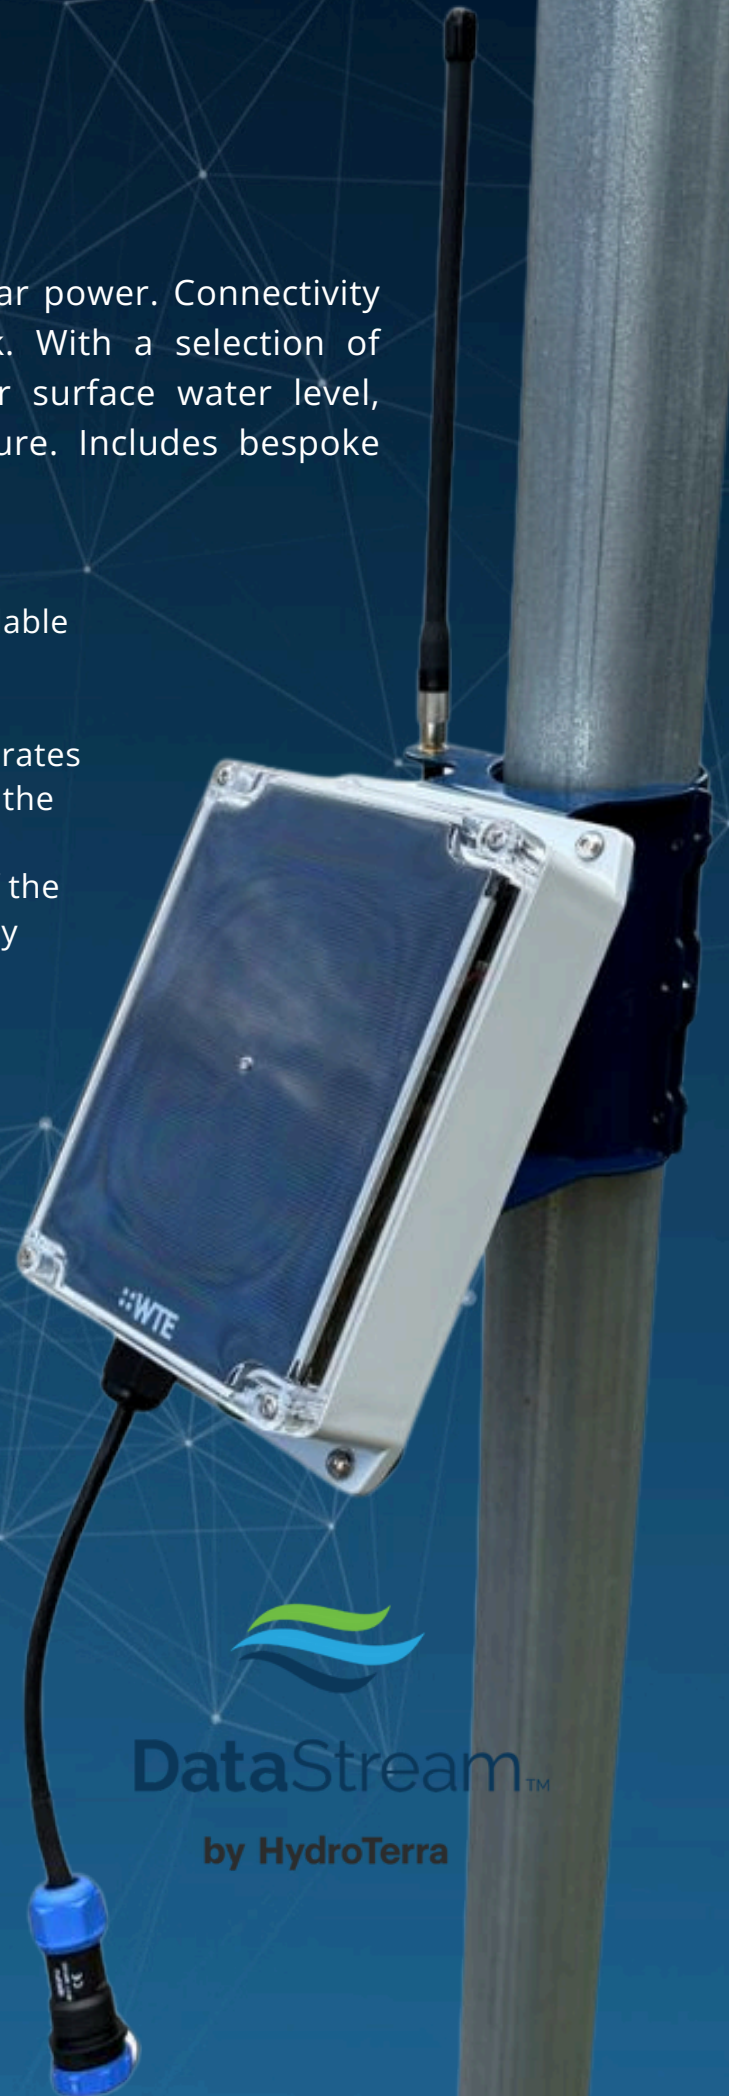

HydroTerra

Environmental Monitoring Specialists

Stygo 3

Float Surface Water Satellite Solar IoT Sensor Hub

Stygo 3 is a Float Surface Water Satellite Solar Powered IoT sensor hub with multiple integrated sensor options for Surface Water Level, Electrical Conductivity, pH, Turbidity and Temperature monitoring. Various mounting options includes pole, tank, stream and float (dam).

Overview

Ultra-low power with light weight solar power. Connectivity is provided via 4G Cellular Network. With a selection of integrated sensors, you can monitor surface water level, electrical conductivity and temperature. Includes bespoke lightweight aluminum brackets.

Multiple integrated sensors available

The internal module receiver operates with extremely low current while the satellite transceiver can remain completely off for the majority of the time. The satellite transceiver only needs to be briefly powered for message transmissions.

Custom designed weather protected solar panel with rechargeable batteries

Connectivity via low-cost 4G Cellular network.

Incorporates Wireless Technologies, which allows full time receiving of data from a network of IoT sensors, or alternatively forward serial data bursts from third party devices such as dataloggers.