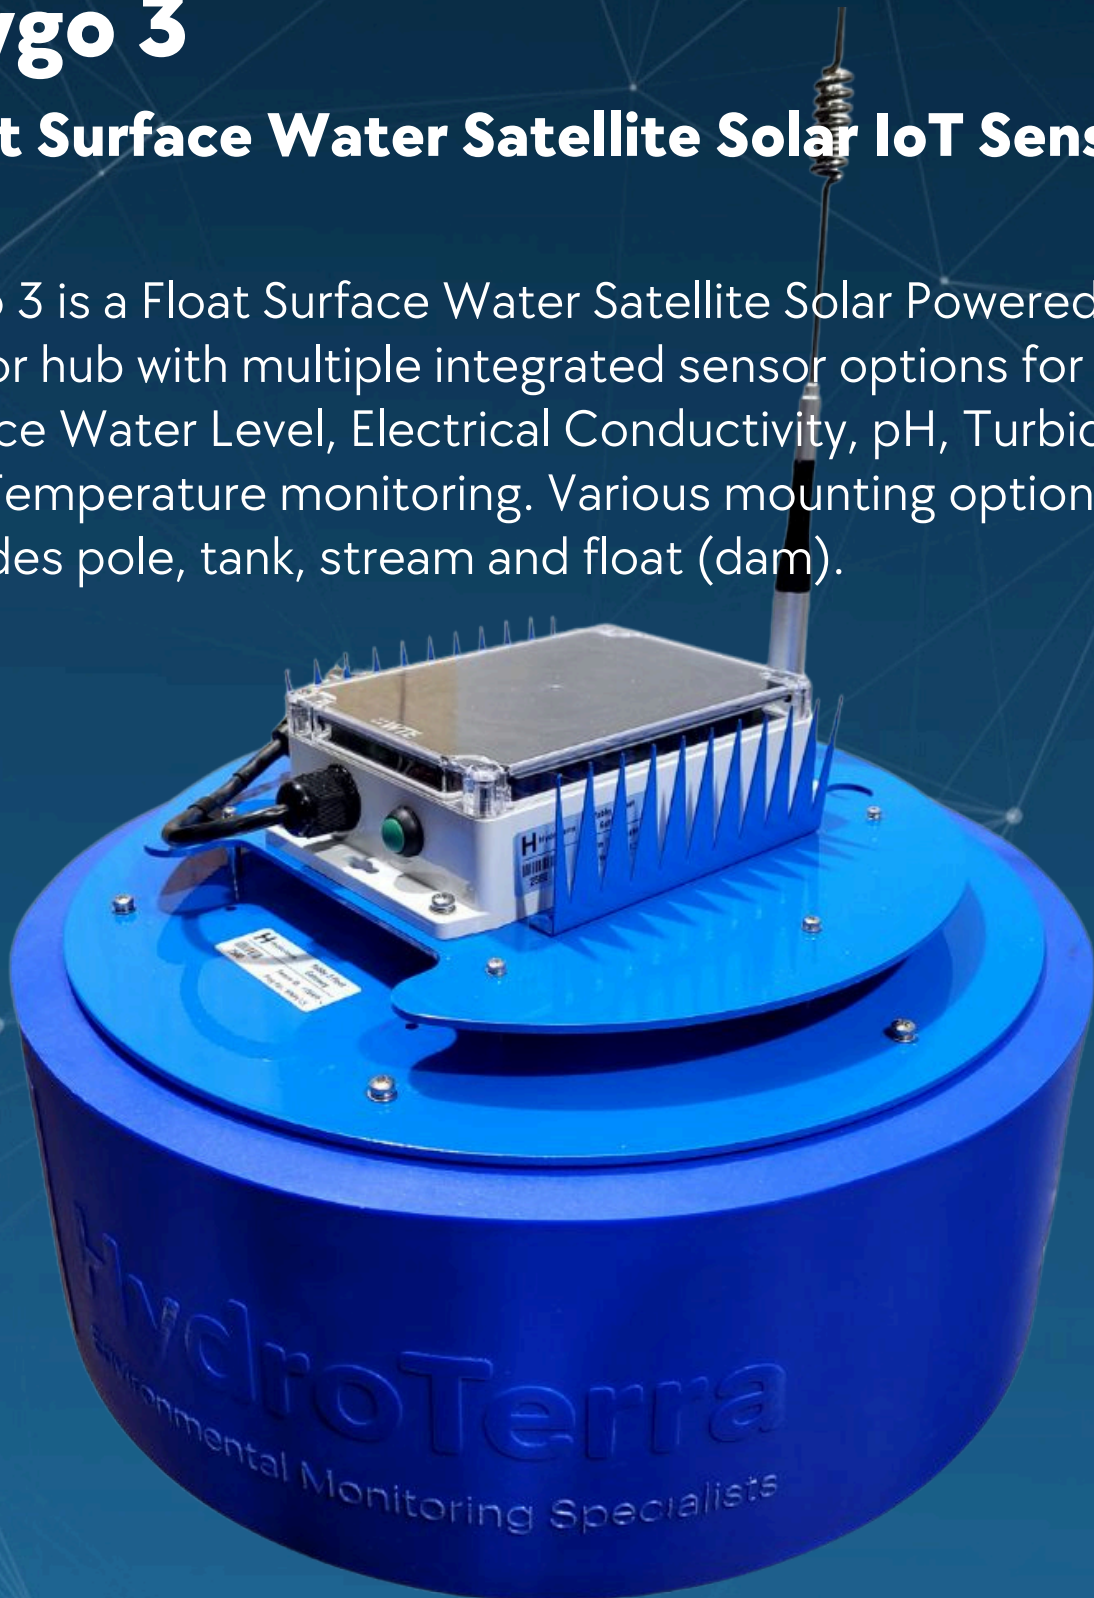

HydroTerra

Environmental Monitoring Specialists

Stygo 3

Float Surface Water Satellite Solar IoT Sensor Hub

Stygo 3 is a Float Surface Water Satellite Solar Powered IoT sensor hub with multiple integrated sensor options for Surface Water Level, Electrical Conductivity, pH, Turbidity and Temperature monitoring. Various mounting options includes pole, tank, stream and float (dam).

Overview

Ultra-low power with light weight solar power. Connectivity is provided via 4G Cellular Network. With a selection of integrated sensors, you can monitor surface water level, electrical conductivity and temperature. Includes bespoke lightweight aluminum brackets.

Multiple integrated sensors available

The internal module receiver operates with extremely low current while the satellite transceiver can remain completely off for the majority of the time. The satellite transceiver only needs to be briefly powered for message transmissions.

Custom designed weather protected solar panel with rechargeable batteries

Connectivity via low-cost 4G Cellular network.

Incorporates Wireless Technologies, which allows full time receiving of data from a network of IoT sensors, or alternatively forward serial data bursts from third party devices such as dataloggers.